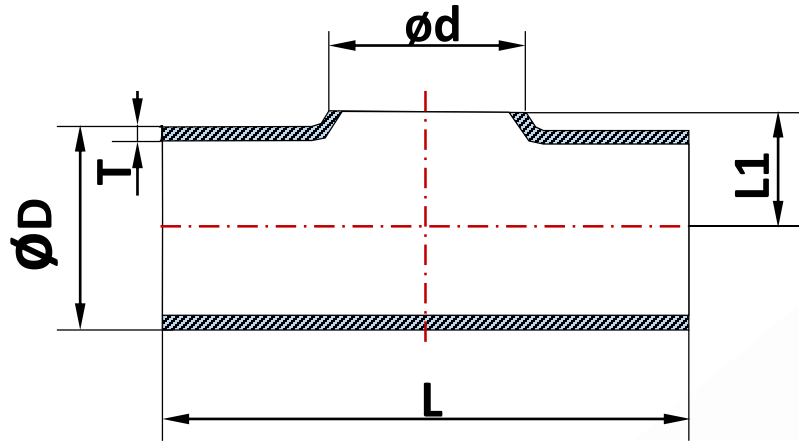

Dairy Short BS 4825 Series Short Equal Tee

Size	$\varnothing D$	L	L1	T
1"	25.4	87	43.5	1.65
1½"	38.1	127	63.5	1.65
2"	50.8	177	88.5	1.65
2½"	63.5	227	113.5	1.65
3"	76.2	267	133.5	1.65
4"	101.6	347	173.5	2.10

Dairy Short BS 4825 Series Reducing Tee

Size	ØD	Ød	L	L1	T
1½"x1"	38.1	25.4	127	22	1.65
2"x1"	50.8	25.4	177	29	1.65
2"x1 ½"	50.8	38.1	177	29	1.65
2 ½"x1"	63.5	25.4	227	35	1.65
2 ½"x1 ½"	63.5	38.1	227	35	1.65
2 ½"x2"	63.5	50.8	227	35	1.65
3"x1"	76.2	25.4	267	41	1.65
3"x1 ½"	76.2	38.1	267	41	1.65
3"x2"	76.2	50.8	267	41	1.65
3"x2 ½"	76.2	63.5	267	41	1.65
4"x2"	101.6	50.8	347	55	2.1
4"x2 ½"	101.6	63.5	347	55	2.1
4"x3"	101.6	76.2	347	55	2.1