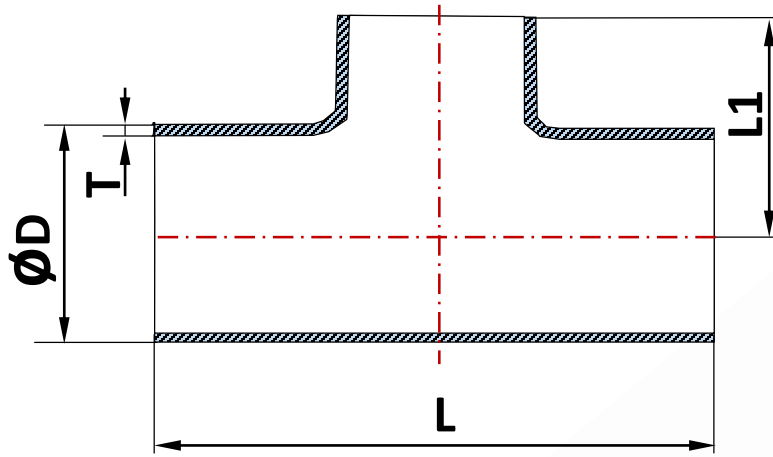

Dairy Short BS 4825 Series Short Equal Tee

Size	$\varnothing D$	L	L1	T
1"	25.4	87	43.5	1.65
1½"	38.1	127	63.5	1.65
2"	50.8	177	88.5	1.65
2½"	63.5	227	113.5	1.65
3"	76.2	267	133.5	1.65
4"	101.6	347	173.5	2.10

Dairy Short BS 4825 Series Reducing Tee

Size	ØD	Ød	L	L1	T
1½"x1"	38.1	25.4	127	22	1.65
2"x1"	50.8	25.4	177	29	1.65
2"x1 ½"	50.8	38.1	177	29	1.65
2 ½"x1"	63.5	25.4	227	35	1.65
2 ½"x1 ½"	63.5	38.1	227	35	1.65
2 ½"x2"	63.5	50.8	227	35	1.65
3"x1"	76.2	25.4	267	41	1.65
3"x1 ½"	76.2	38.1	267	41	1.65
3"x2"	76.2	50.8	267	41	1.65
3"x2 ½"	76.2	63.5	267	41	1.65
4"x2"	101.6	50.8	347	55	2.1
4"x2 ½"	101.6	63.5	347	55	2.1
4"x3"	101.6	76.2	347	55	2.1